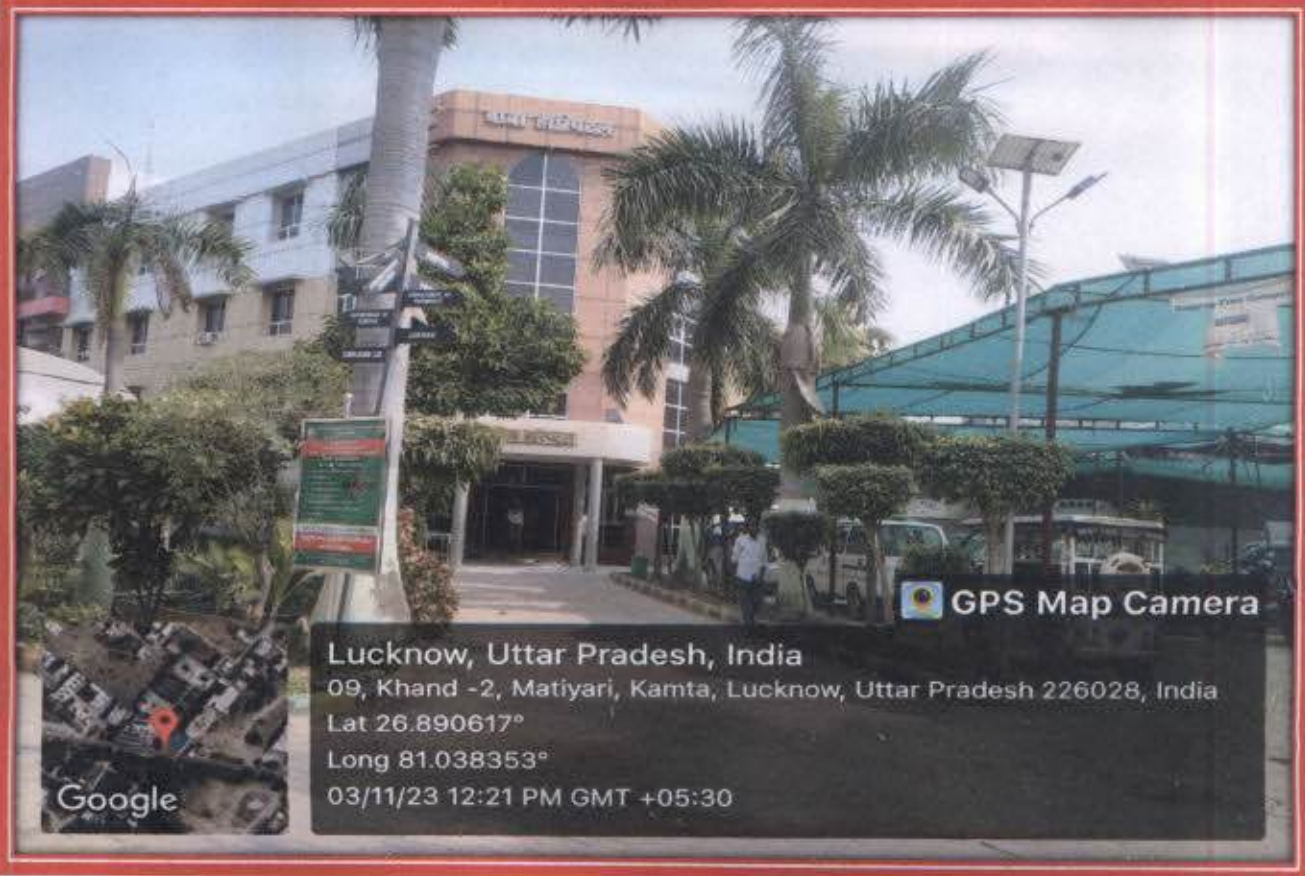

**BABA EDUCATIONAL SOCIETY
INSTITUTE OF PARAMEDICALS,
COLLEGE OF NURSING**

Lucknow, Uttar Pradesh, India
09, Khand -2, Matiyari, Kamta, Lucknow, Uttar Pradesh 226028, India
Lat 26.890751°
Long 81.038389°
03/11/23 12:21 PM GMT +05:30

Lucknow, Uttar Pradesh, India
09, Khand -2, Matiyari, Kamta, Lucknow, Uttar Pradesh 226028, India
Lat 26.890617°
Long 81.038353°
03/11/23 12:21 PM GMT +05:30

Dr. ARCHANA CHOUHAN
PRINCIPAL
BABA COLLEGE OF NURSING
INSTITUTE OF PARAMEDICALS
56, MATIYARI DEVA ROAD
CHINHAT, LUCKNOW-226028