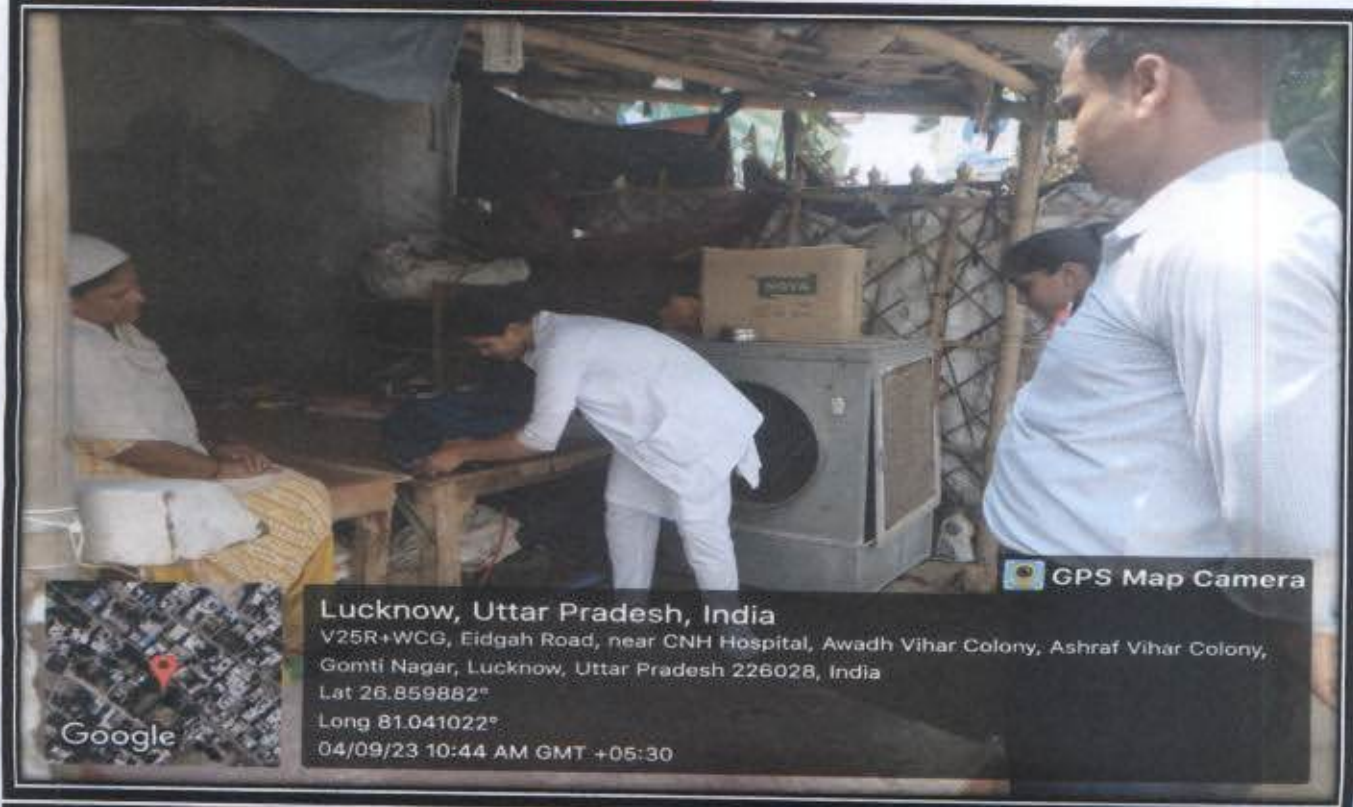

**BABA EDUCATIONAL SOCIETY
INSTITUTE OF PARAMEDICALS
COLLEGE OF NURSING
FIELD VISIT**

Lucknow, Uttar Pradesh, India
V25R+WCG, Eidgah Road, near CNH Hospital, Awadh Vihar Colony, Ashraf Vihar Colony,
Gomti Nagar, Lucknow, Uttar Pradesh 226028, India
Lat 26.859882°
Long 81.041022°
04/09/23 10:44 AM GMT +05:30

Google