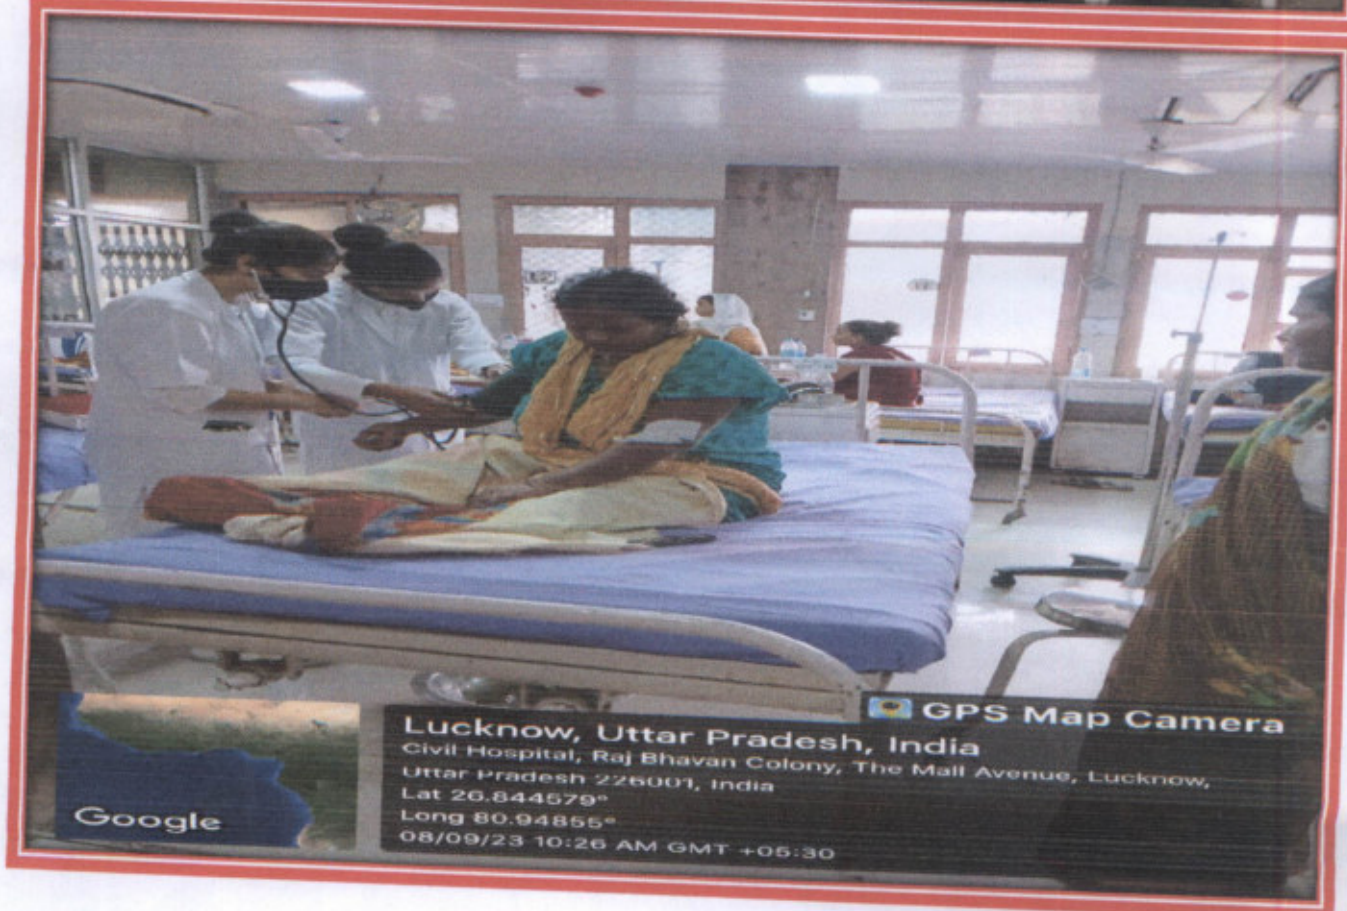

PRACTICES DURING CLINICALS

Dr. ARCHANA CHOUHAN
PRINCIPAL
BABA COLLEGE OF NURSING
INSTITUTE OF PARAMEDICALS
56, MATIYARI DEVA ROAD
CHINHAT, LUCKNOW-226028