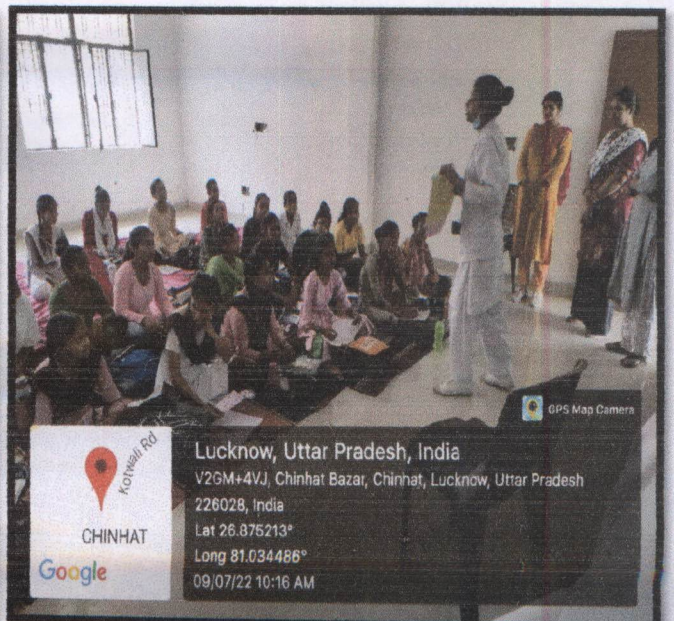

Clinical and Community postings

Lucknow, Uttar Pradesh, India
V2GM+4VJ, Chinhat Bazar, Chinhat, Lucknow, Uttar Pradesh
226028, India
Lat 26.875213°
Long 81.034486°
09/07/22 10:16 AM

PRINCIPAL
BABA EDUCATIONAL SOCIETY
COLLEGE OF NURSING
INSTITUTE OF PARAMEDICALS
Plot-56, MATIYARI DEVA ROAD
CHINHAT, LUCKNOW-226028